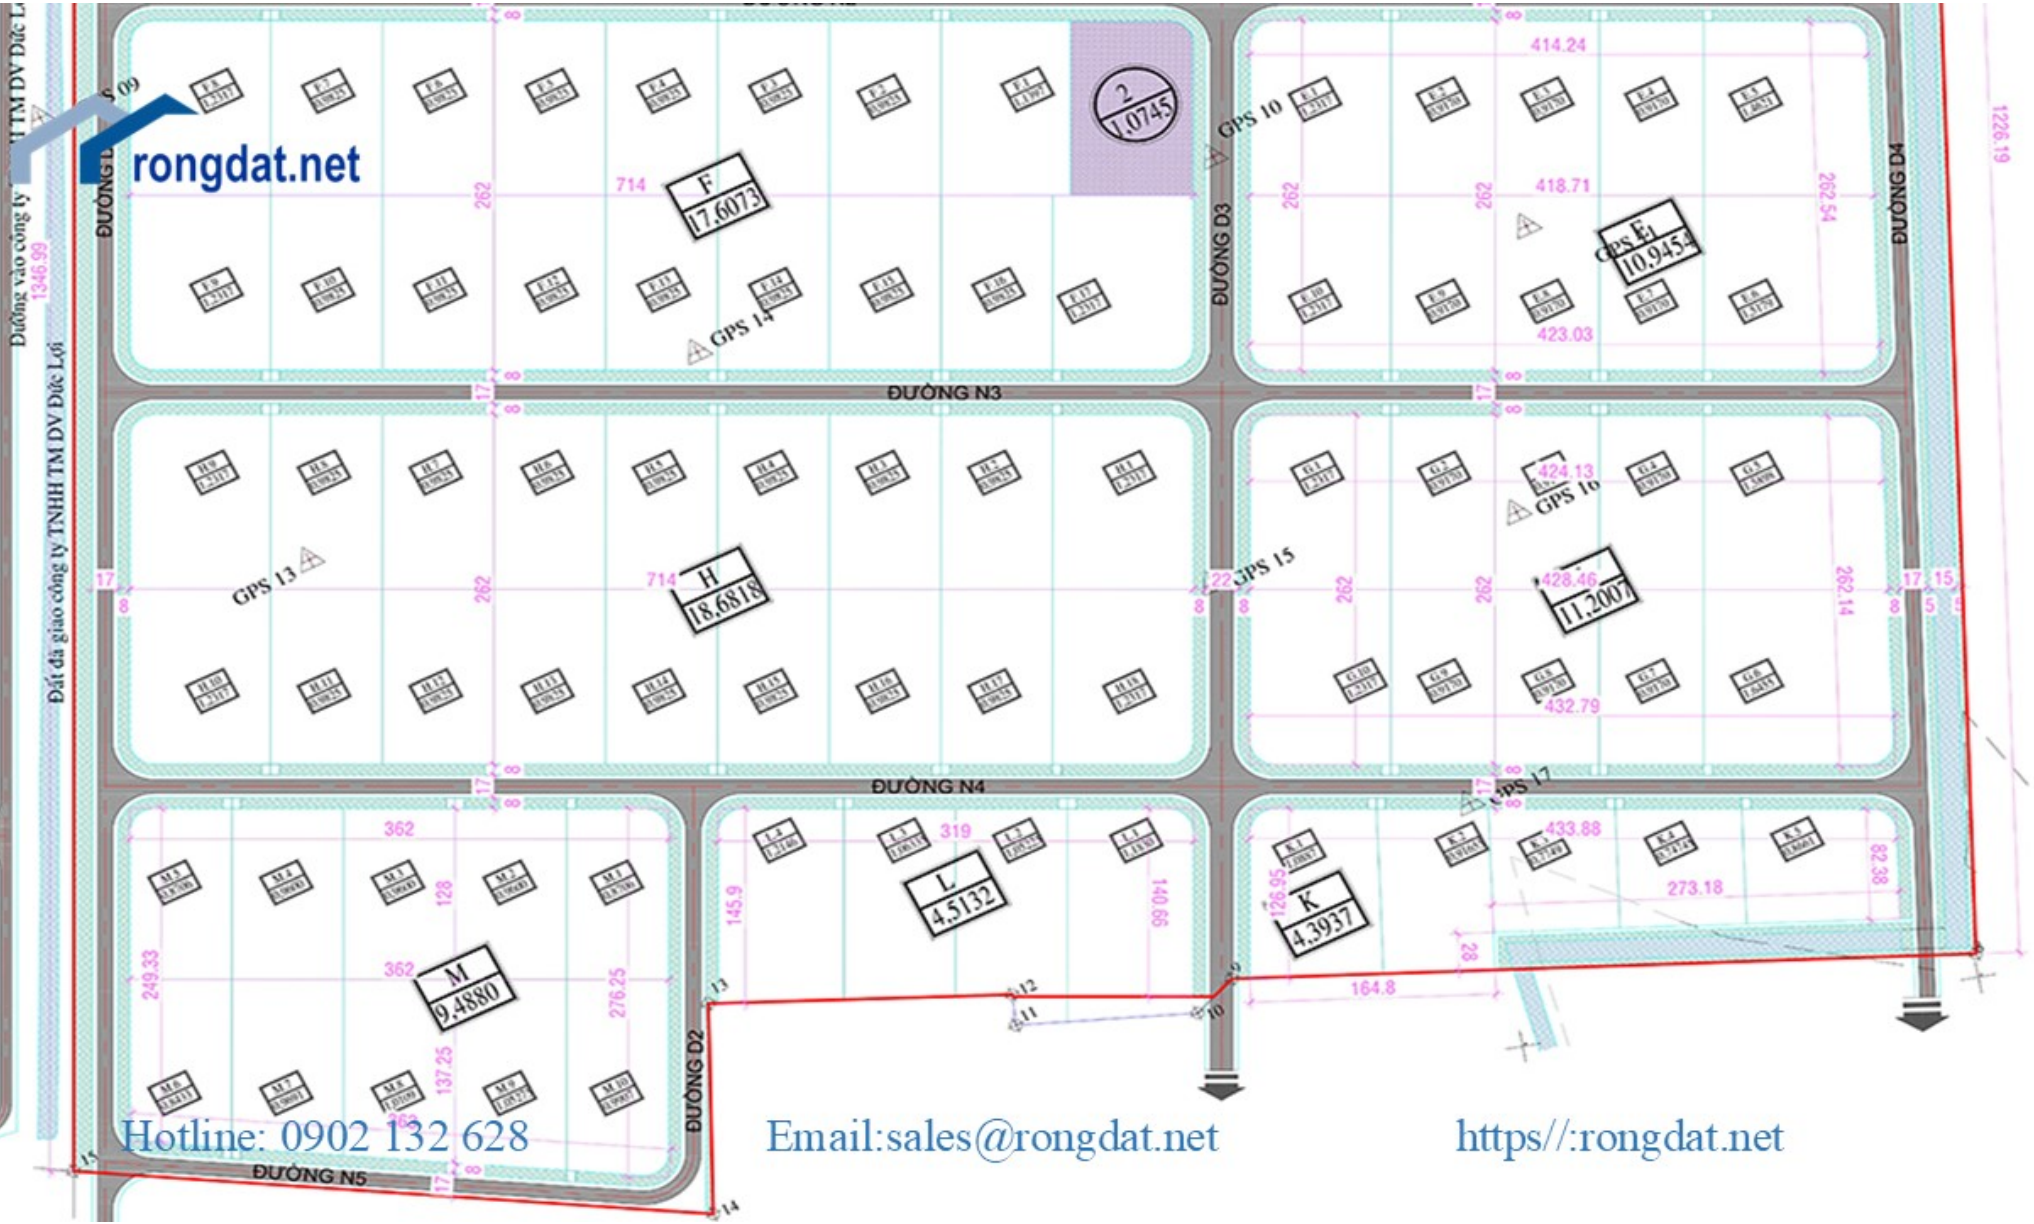

rongdat.net

KCN ĐỨC LỢI

Hotline: 0902 132 628

Email: sales@rongdat.net

<https://rongdat.net>